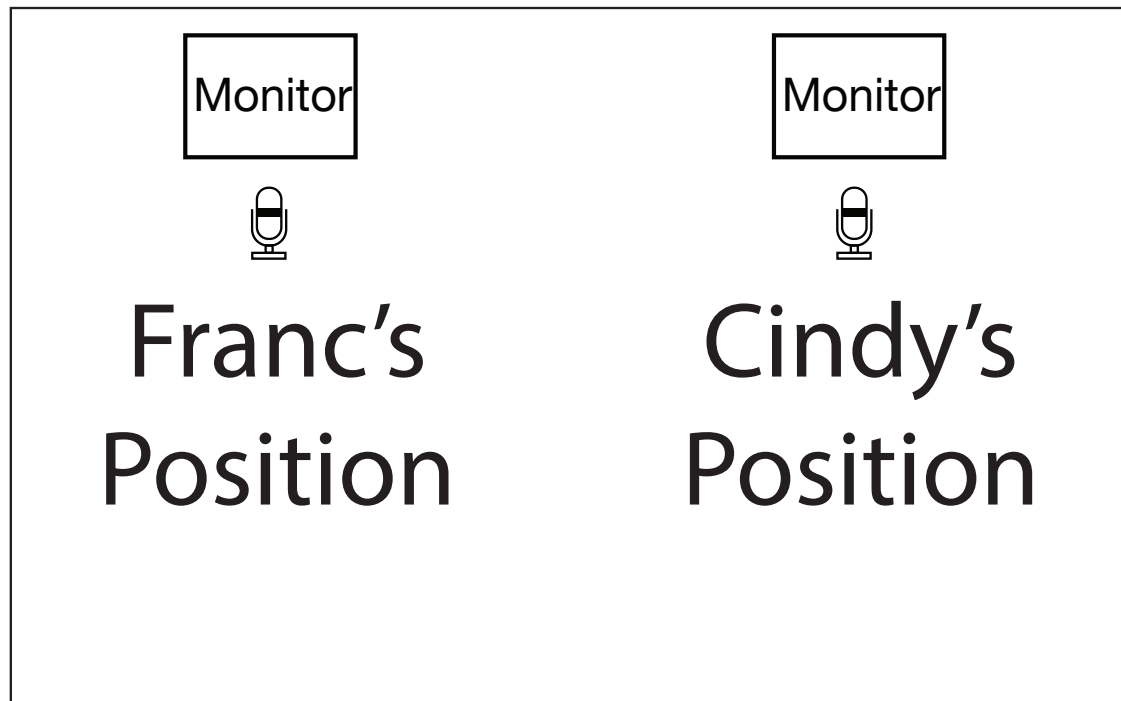

Input List

1. Franc vocal
2. Cindy Vocal
3. Martin Guitar (F)
4. National Tricone (F)
5. Gold Resonator (F)
6. Taylor Guitar (C)
7. Martin 12 String (C)
8. Dobro resonator (C)

Production note: we can bring it down to 4 inputs, using pedal tuners to switch between guitars during the show.